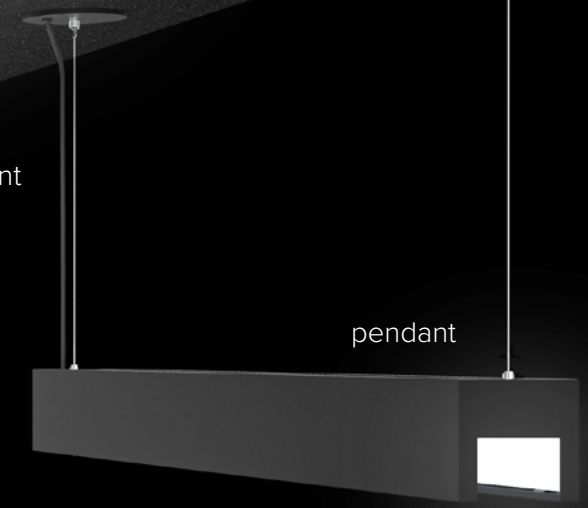

Two sizes, two distributions, two endcaps, nearly infinite light intensities.

open
for your interpretation

surface

semi-recessed

recessed

recessed to pendant

semi-recessed to pendant

pendant

wall

Multiple Options For Ceiling Applications

- DW** Drywall
- PT** Drywall with Plaster Trim
- LG** 15/16" Grid
- NG** 9/16" Grid
- SS** 9/16" Screw Slot Grid

open
for your mounting application

ROW JOINING

Patent pending Con-Join (conical joiner) system ensures both vertical & horizontal alignment of mating fixture lengths.

Litecontrol's Nelo fixture interlocking-tab design provides a reliable barrier to ensure any potential light leak is blocked.

REMOTE ENCLOSURE

Nelo's 70L features a remote driver and battery enclosure to maintain a miniature cross section.

UPLIGHT

Indirect/Direct option features Lambertian (STD) or extruded acrylic indirect low peak angle (LPA) uplight.