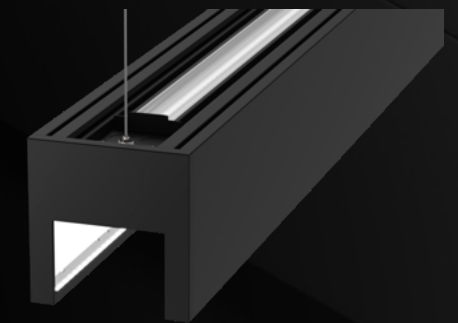

Two sizes, two distributions, two endcaps, nearly infinite light intensities.

open
for your interpretation

surface

semi-recessed

recessed

recessed to pendant

semi-recessed to pendant

pendant

Patent pending Con-Join (conical joiner) system ensures both vertical & horizontal alignment of mating fixture lengths.

Litecontrol's Nelo fixture interlocking-tab design provides a reliable barrier to ensure any potential light leak is blocked.

REMOTE ENCLOSURE

Nelo's 70L features a remote driver and battery enclosure to maintain a miniature cross section.

UPLIGHT

Indirect/Direct option features Lambertian (STD) or extruded acrylic indirect low peak angle (LPA) uplight.