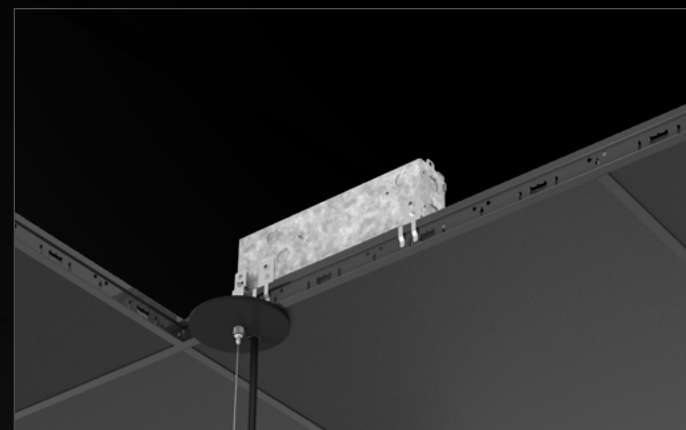

Two sizes, two distributions, two endcaps, nearly infinite light intensities.

open
for your interpretation

surface

semi-recessed

recessed

recessed to pendant

semi-recessed to pendant

pendant

wall

Multiple Options For Ceiling Applications

- DW** Drywall
- PT** Drywall with Plaster Trim
- LG** 15/16" Grid
- NG** 9/16" Grid
- SS** 9/16" Screw Slot Grid

open
for your mounting application

ROW JOINING

Patent pending Con-Join (conical joiner) system ensures both vertical & horizontal alignment of mating fixture lengths.

Litecontrol's Nelo fixture interlocking-tab design provides a reliable barrier to ensure any potential light leak is blocked.

REMOTE ENCLOSURE

Nelo's 70L features a remote driver and battery enclosure to maintain a miniature cross section.

UPLIGHT

Indirect/Direct option features Lambertian (STD) or extruded acrylic indirect low peak angle (LPA) uplight.