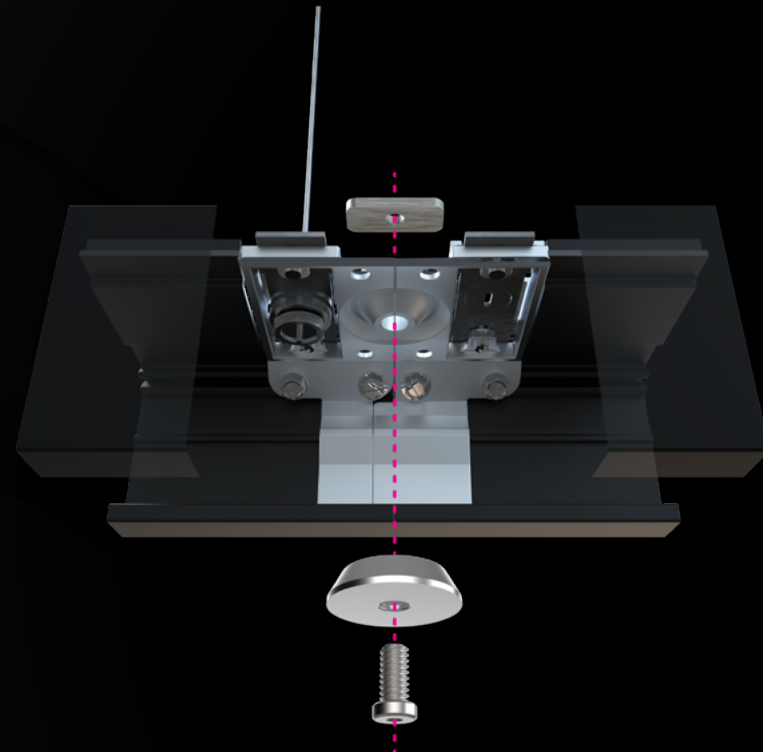

Two sizes, two distributions, two endcaps, nearly infinite light intensities.

open
for your interpretation

surface

semi-recessed

recessed

recessed to pendant

semi-recessed to pendant

pendant

wall

Multiple Options For Ceiling Applications

- DW** Drywall
- PT** Drywall with Plaster Trim
- LG** 15/16" Grid
- NG** 9/16" Grid
- SS** 9/16" Screw Slot Grid

open
for your mounting application

ROW JOINING

Patent pending Con-Join (conical joiner) system ensures both vertical & horizontal alignment of mating fixture lengths.

Litecontrol's Nelo fixture interlocking-tab design provides a reliable barrier to ensure any potential light leak is blocked.

REMOTE ENCLOSURE

Nelo's 70L features a remote driver and battery enclosure to maintain a miniature cross section.

UPLIGHT

Indirect/Direct option features Lambertian (STD) or extruded acrylic indirect low peak angle (LPA) uplight.